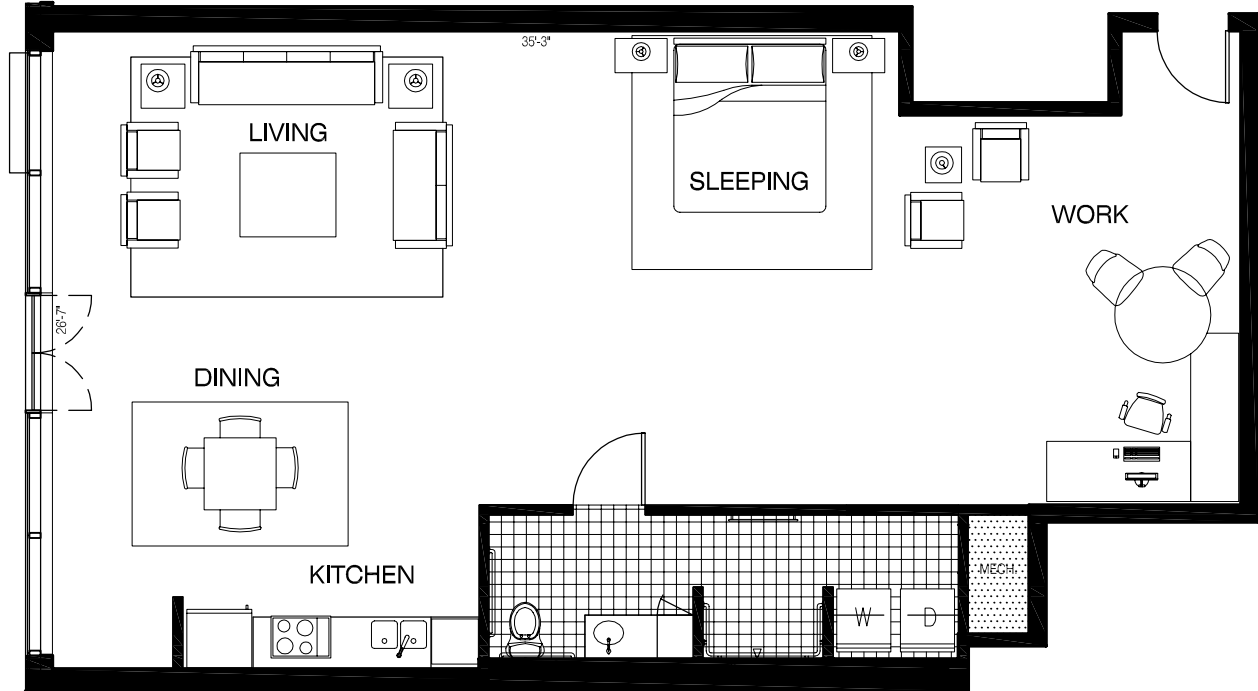

THE METROPOLITAN

PLAN - LIVE/WORK

1,232 sf

UNIT #:

S260

FINISH LEGEND

-  WOOD FLOOR
-  STONE TILE
-  CERAMIC TILE
-  MOSAIC TILE
-  CARPET

Square footage and dimensions are estimated based on preliminary floor plans. Prices and availability are subject to change without notice. Floor plans are subject to minor variations as required at the sole discretion of the developer.