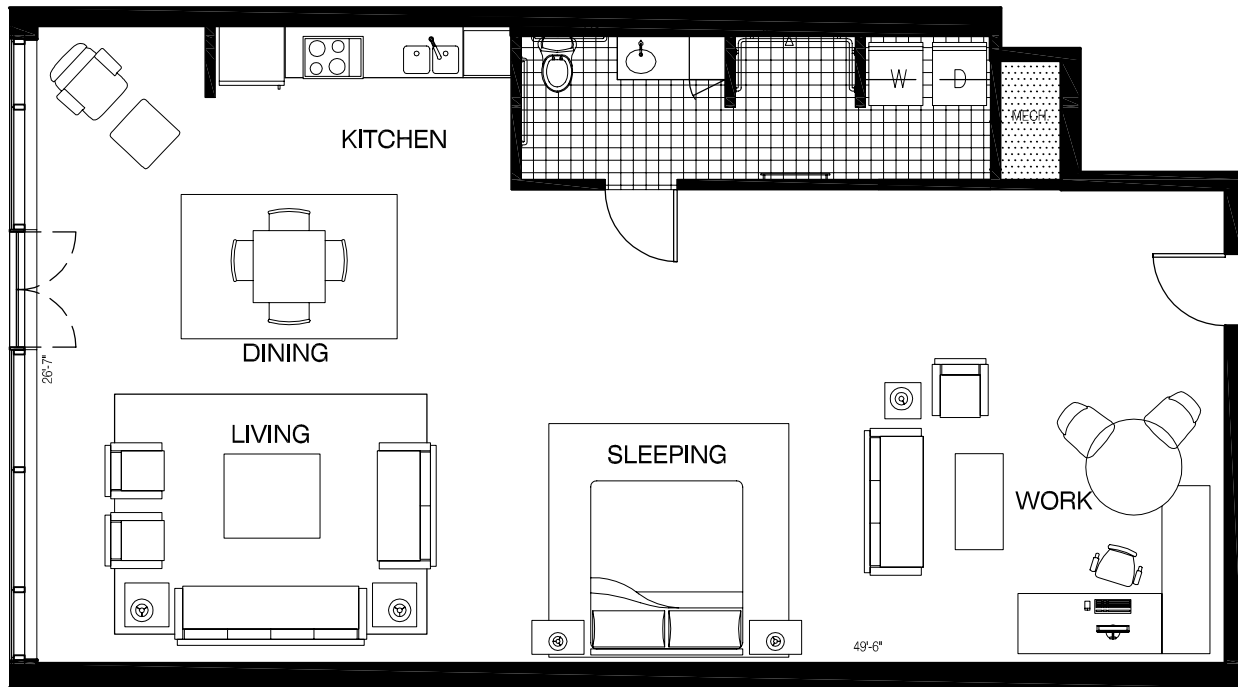

THE METROPOLITAN

PLAN - LIVE/WORK

1,278 sf

UNIT #:

S370 & S470

FINISH LEGEND

-  WOOD FLOOR
-  STONE TILE
-  CERAMIC TILE
-  MOSAIC TILE
-  CARPET

Square footage and dimensions are estimated based on preliminary floor plans. Prices and availability are subject to change without notice. Floor plans are subject to minor variations as required at the sole discretion of the developer.