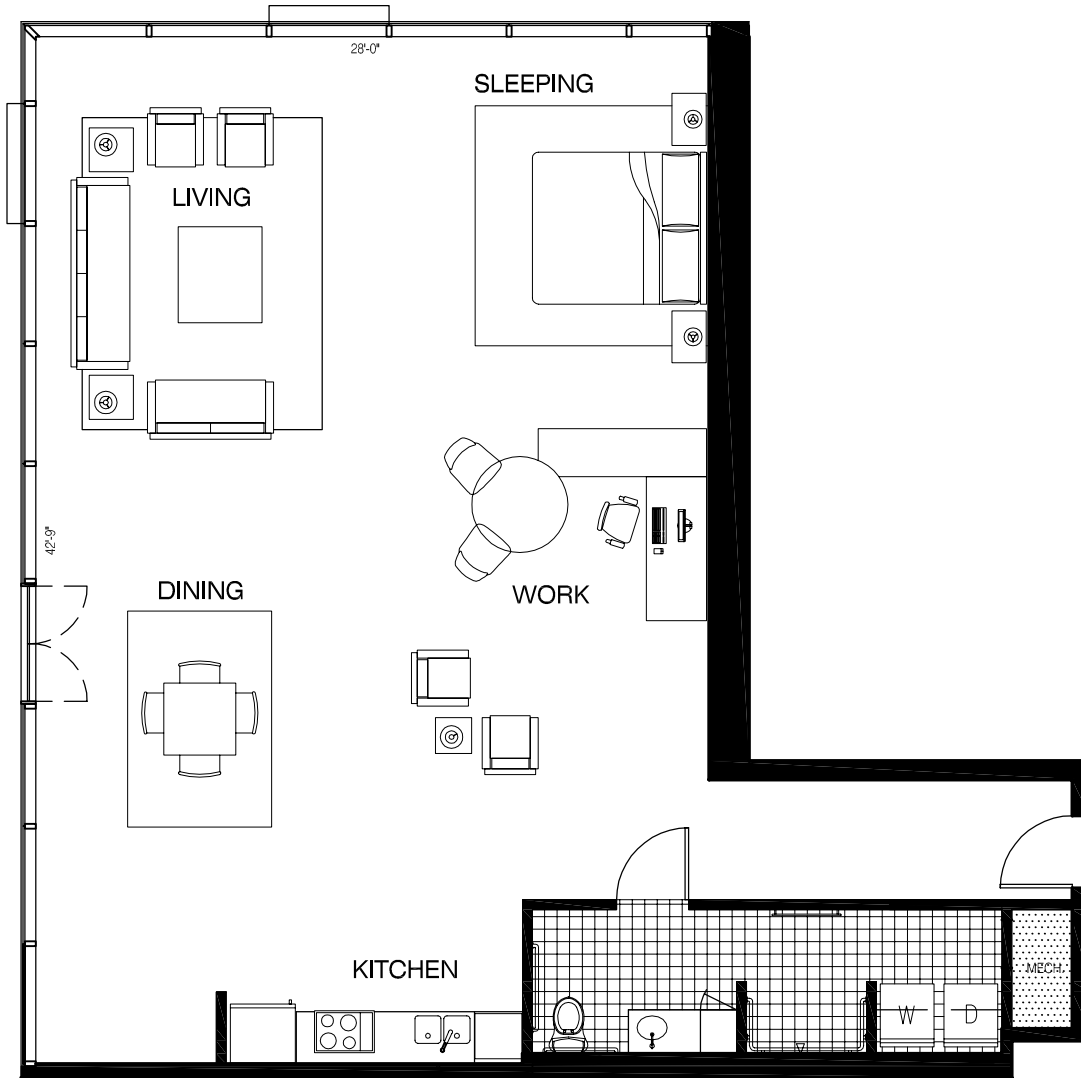

THE METROPOLITAN

PLAN -  
LIVE/WORK  
1,375 sf  
UNIT #:  
S280,S380,S480

FINISH LEGEND

- WOOD FLOOR
- STONE TILE
- CERAMIC TILE
- MOSAIC TILE
- CARPET

Square footage and dimensions are estimated based on preliminary floor plans. Prices and availability are subject to change without notice. Floor plans are subject to minor variations as required at the sole discretion of the developer.