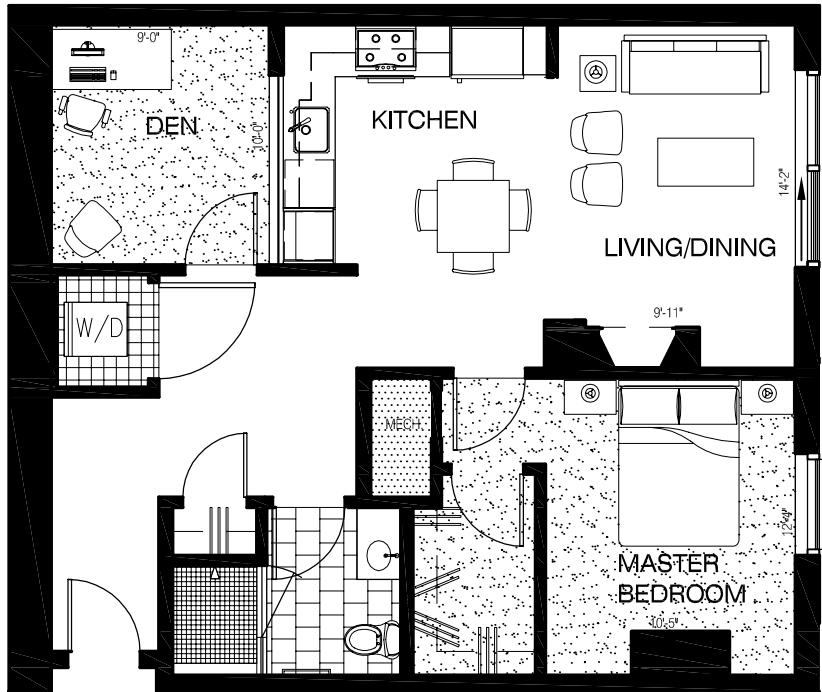

THE METROPOLITAN

PLAN M.1

835 sf

1BR+DEN,1BA

UNIT #:

213

FINISH LEGEND

-  WOOD FLOOR
-  STONE TILE
-  CERAMIC TILE
-  MOSAIC TILE
-  CARPET

Square footage and dimensions are estimated based on preliminary floor plans. Prices and availability are subject to change without notice. Floor plans are subject to minor variations as required at the sole discretion of the developer.