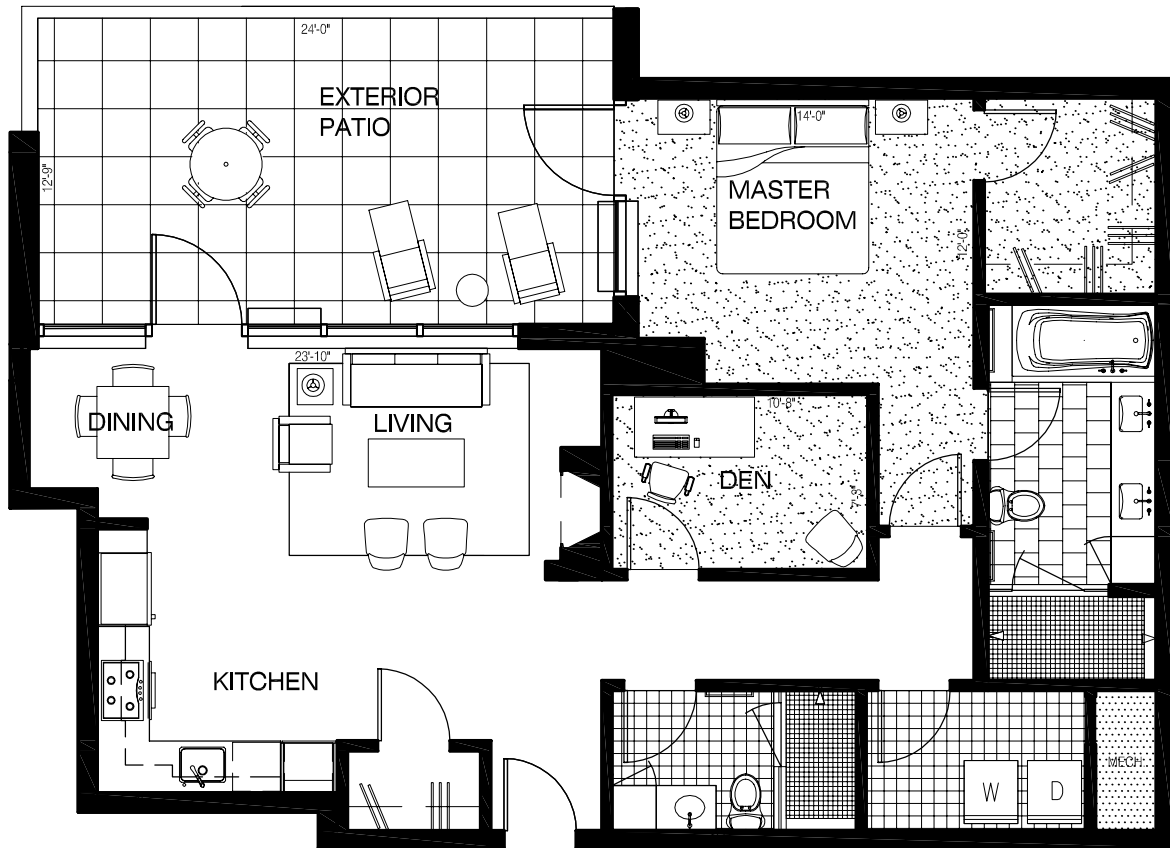

THE METROPOLITAN

PLAN N

1,112 sf

1BR+DEN, 2BA

UNIT #:

207

FINISH LEGEND

-  WOOD FLOOR
-  STONE TILE
-  CERAMIC TILE
-  MOSAIC TILE
-  CARPET

Square footage and dimensions are estimated based on preliminary floor plans. Prices and availability are subject to change without notice. Floor plans are subject to minor variations as required at the sole discretion of the developer.